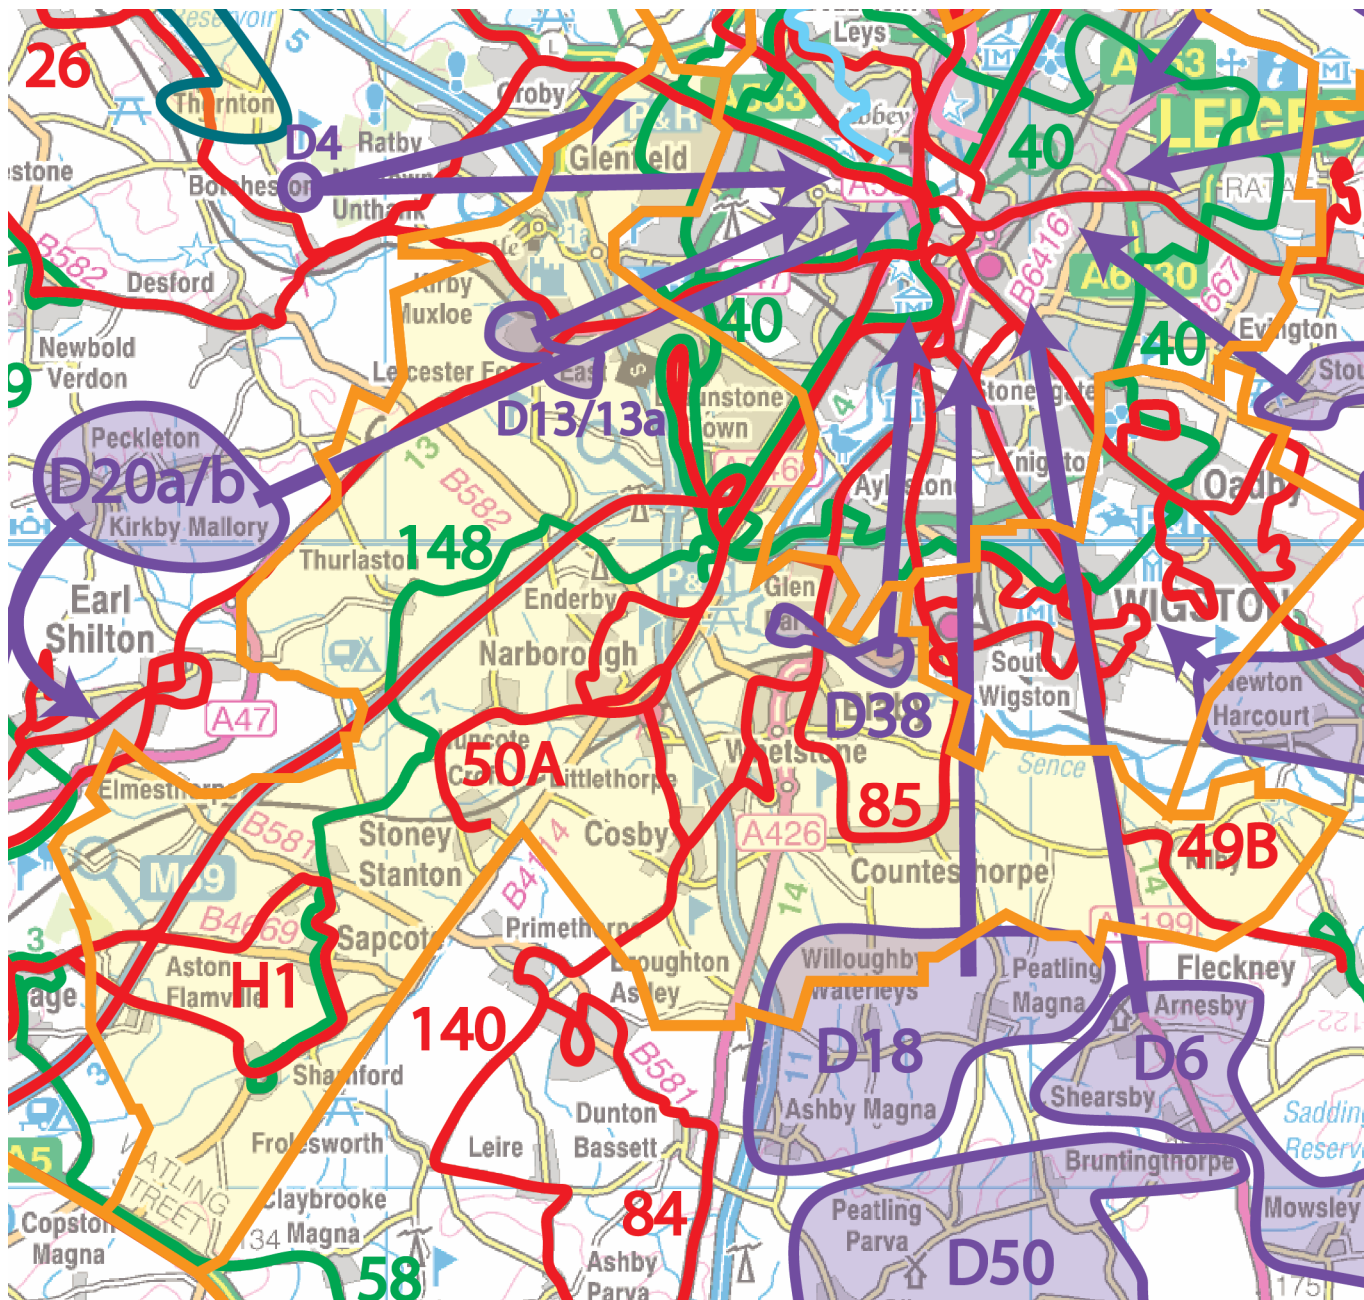

Blaby District – Consultation Map

Key

- Commercial bus services
- Supported bus services
- Contracted Demand Responsive Transport services
- Community Transport services

Consultation Draft

This page is intentionally blank.

Summary of Proposed Transport Network - Bus and Demand Responsive Transport (DRT)

Commercial Bus Services (unchanged)	Retained Supported Bus & DRT Services (unchanged)	Bus & DRT Services to be replaced	Bus & DRT Replacement services
<p>14 (bus) Leicester to Kirby Frith via Glenfield</p> <p>26 (bus) Bagworth to Leicester</p> <p>27 (bus) Ratby to Leicester</p> <p>28 (bus) Groby to Leicester</p> <p>29 (bus) Coalville to Leicester</p> <p>29A (bus) Coalville to Leicester</p> <p>48 (bus) Leicester to Coventry</p> <p>49B (bus) Fleckney to Leicester</p> <p>50/50a (bus) Narborough to Leicester, Croft to Leicester</p> <p>84/84a (bus) Lutterworth to Leicester via Whetstone</p> <p>85 (bus) South Wigston to Leicester via Countesthorpe</p> <p>94 (bus) Glenfield to Leicester</p> <p>140 (bus) Rugby to Leicester via Cosby (Monday to Friday)</p> <p>153 (bus) Leicester to Market Bosworth</p> <p>158 (bus) Leicester to Nuneaton</p> <p>H1 (bus) Stoney Stanton to Hinckley via Sapcote & Sharnford</p> <p>X6 (bus) Leicester – Coventry via Fosse Park</p>	<p>13a (bus) Leicester Forest East (selected areas) & Kirby Muxloe (selected areas) to Leicester</p> <p>40 CircleLine (bus) Leicester circular service</p> <p>120 (bus) Coalville to Leicester</p> <p>140 (bus) Rugby to Leicester via Cosby (Saturday service to augment commercial weekday provision)</p> <p>203 Park & Ride (bus) Enderby to Birstall via Leicester</p> <p>D13 (DRT) Kirby Muxloe to Leicester via Leicester Forest East</p> <p>D38 (DRT) Little Glen Road (selected areas) & Glen Parva (selected areas) to Leicester</p>	<p>148 (bus) Sharnford - Leicester</p>	<p>148 (bus) Provide services along south-west corridor. Likely to be two-hourly frequency or less.</p>